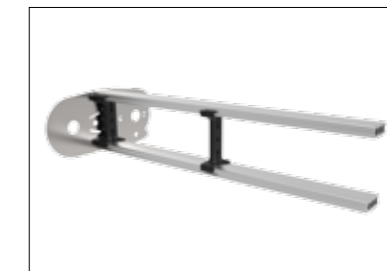

WWW.BREVETTISTENDALTO.COM

STEEL
Light

SIMPLE BUT ALWAYS STRONG

Brevetti Stendalto is proud to announce the development of the “L” series steel chains. Fully designed by the internal R&D team, **these chains are particularly robust, and different from previous versions due to a considerable decrease in weight and components.** These changes have been introduced without prejudice to the self-supporting capacity and the long-term reliability of the chains. They can be fitted with **special skids which allow smooth and precise sliding, making them an optimal solution for long-stroke applications.** The “L” series chains meet the most demanding requirements in terms of internal capacity, load strength, and ability to perform under the most challenging environmental conditions.

TYPE	W		C		D mm	Pitch mm	Radius	
	from mm	to mm	from mm	to mm			from mm	to mm
20LT-LB-LC	111	336	79	304	32	75	75	305
30LT-LB-LC	140	540	106	506	52	95	150	535
35LT-LB-LC	148	548	104	504	65	125	200	600
40LT-LB-LC	208	558	150	500	112,5	180	250	850

DYNAMIC CABLE PROTECTION

The “L” series is available in four versions and offering several configurations: open with steel rods, fully enclosed with aluminium covers, aluminium drawplates and customised crosspieces. Thanks to many types of spacers and separators, Brevetti Stendalto offers endless possibilities to customise the interior layout.