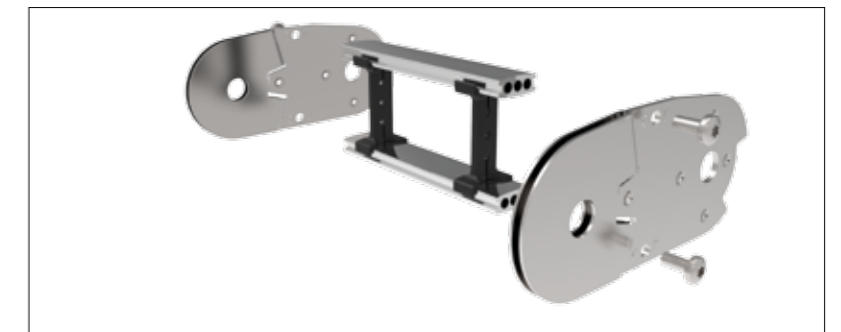

WWW.BREVETTISTENDALTO.COM

STEEL
Light

SIMPLE BUT ALWAYS STRONG

Brevetti Stendalto is proud to announce the development of the “L” series steel chains. Fully designed by the internal R&D team, **these chains are particularly robust, and different from previous versions due to a considerable decrease in weight and components.** These changes have been introduced without prejudice to the self-supporting capacity and the long-term reliability of the chains. They can be fitted with **special skids which allow smooth and precise sliding, making them an optimal solution for long-stroke applications.** The “L” series chains meet the most demanding requirements in terms of internal capacity, load strength, and ability to perform under the most challenging environmental conditions.

TYPE	W		C		D mm	Pitch mm	Radius	
	from mm	to mm	from mm	to mm			from mm	to mm
20LT-LB-LC	111	336	79	304	32	75	75	305
30LT-LB-LC	140	540	106	506	52	95	150	535
35LT-LB-LC	148	548	104	504	65	125	200	600
40LT-LB-LC	208	558	150	500	112,5	180	250	850

DYNAMIC CABLE PROTECTION

The “L” series is available in four versions and offering several configurations: open with steel rods, fully enclosed with aluminium covers, aluminium drawplates and customised crosspieces. Thanks to many types of spacers and separators, Brevetti Stendalto offers endless possibilities to customise the interior layout.