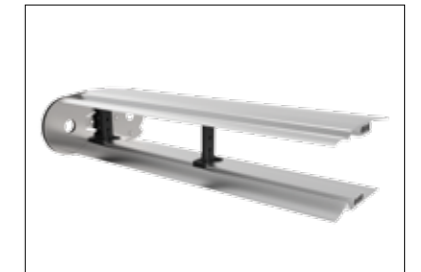

WWW.BREVETTISTENDALTO.COM

STEEL
Light

SIMPLE BUT ALWAYS STRONG

Brevetti Stendalto is proud to announce the development of the “L” series steel chains. Fully designed by the internal R&D team, **these chains are particularly robust, and different from previous versions due to a considerable decrease in weight and components.** These changes have been introduced without prejudice to the self-supporting capacity and the long-term reliability of the chains. They can be fitted with **special skids which allow smooth and precise sliding, making them an optimal solution for long-stroke applications.** The “L” series chains meet the most demanding requirements in terms of internal capacity, load strength, and ability to perform under the most challenging environmental conditions.

TYPE	W		C		D mm	Pitch mm	Radius	
	from mm	to mm	from mm	to mm			from mm	to mm
20LT-LB-LC	111	336	79	304	32	75	75	305
30LT-LB-LC	140	540	106	506	52	95	150	535
35LT-LB-LC	148	548	104	504	65	125	200	600
40LT-LB-LC	208	558	150	500	112,5	180	250	850

DYNAMIC CABLE PROTECTION

The “L” series is available in four versions and offering several configurations: open with steel rods, fully enclosed with aluminium covers, aluminium drawplates and customised crosspieces. Thanks to many types of spacers and separators, Brevetti Stendalto offers endless possibilities to customise the interior layout.